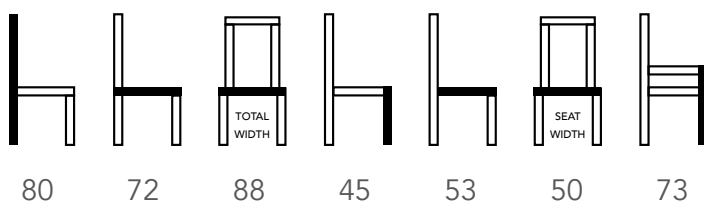

MONTE

Technical information

Extra images

MATEN / MEASUREMENTS

EXTRA INFO

MATERIALS

Frame	plywood, pine, beech
Zitting / Seat	elastic belt
Poten / Legs	beech
Back Filling	2538 - 2cm + cotton woll
Seat Filling	2838 - 10cm + 3045 - 4cm

PACKING

Package	KARTON
Nr. of pcs	1
Size of package	85x92x76 CM
Weight package	25 kg